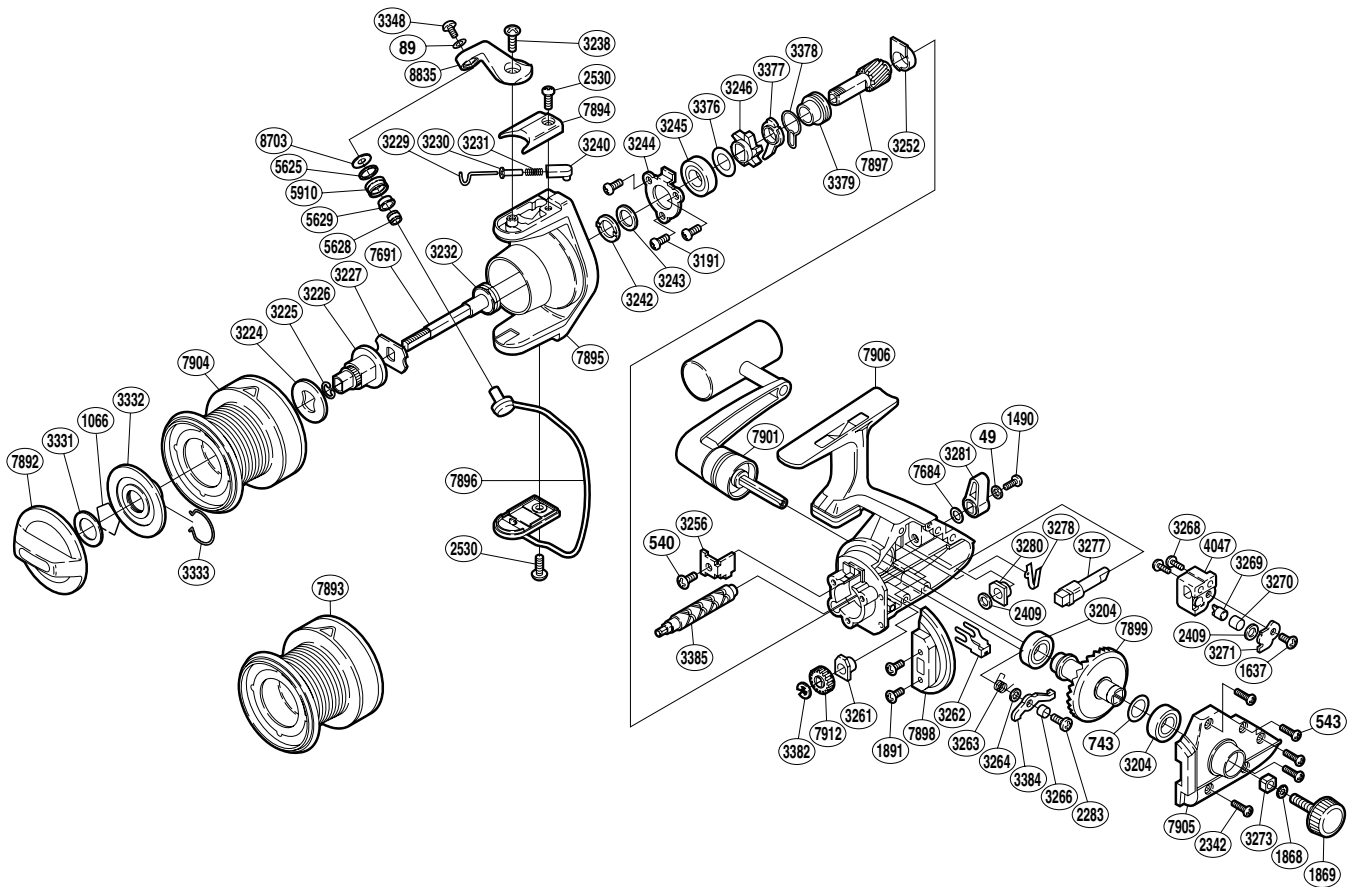

SHIMANO®

BIOMASTER XS

BIO XS-8000

Part No.	Description	Part No.	Description	Part No.	Description
RD 0049	Lock Washer	RD 3242	Rotor Washer	RD 3379	Lock Out Spring Holder
RD 0089	Lock Washer	RD 3243	Rotor Spacer	RD 3382	"E" Lock
RD 0540	Anti-Reverse Guard Screw	RD 3244	Bearing Retainer	RD 3384	Anti-Reverse Pawl
RD 0543	Side Cover Screw (B)	RD 3245	Ball Bearing	RD 3385	Worm Shaft
RD 0627	Anti-Reverse Lever Washer	RD 3246	Anti-Reverse Ratchet	RD 4047	Oscillating Slider
RD 0743	Drive Gear Washer	RD 3252	Pinion Gear Bushing	RD 5625	Line Roller Spacer
RD 1066	Washer Retainer	RD 3256	Anti-Reverse Guard	RD 5628	Line Roller Collar
RD 1490	Anti-Reverse Lever Screw	RD 3261	Worm Shaft Bushing (front)	RD 5629	Line Roller Bushing
RD 1637	Oscillating Retainer Screw	RD 3262	Worm Shaft Retainer	RD 5910	Line Roller
RD 1868	Handle Lock Washer	RD 3263	Anti-Reverse Pawl Spring	RD 7684	Spacer
RD 1869	Handle Screw Cap	RD 3264	Anti-Reverse Pawl Spacer	RD 7691	Main Shaft
RD 1891	Side Cover Flange Screw	RD 3266	Anti-Reverse Pawl Support	RD 7892	Drag Knob
RD 2283	Anti-Reverse Pawl Screw	RD 3268	Oscillating Slider Screw	RD 7894	Bail Spring Cover
RD 2342	Side Cover Screw (A)	RD 3269	Oscillating Pawl	RD 7895	Rotor
RD 2409	Spacer	RD 3270	Oscillating Slider Bushing	RD 7896	Bail Assembly
RD 2530	Bail Spring Cover Screw	RD 3271	Oscillating Pawl Cover	RD 7897	Pinion Gear
RD 3191	Bearing Retainer Screw	RD 3273	Handle Screw Lock	RD 7898	Side Cover Flange
RD 3204	Ball Bearing	RD 3277	Anti-Reverse Cam	RD 7899	Drive Gear
RD 3224	Spool Washer	RD 3278	Anti-Reverse Cam Spring	RD 7901	Handle Assembly
RD 3225	Spool Supports Retainer	RD 3280	Worm Shaft Bushing (rear)	RD 7904	Spool Assembly (TYPE 8000)
RD 3226	Spool Support (A)	RD 3281	Anti-Reverse Lever	RD 7905	Side Cover
RD 3227	Spool Support (B)	RD 3331	Drag Knob Washer	RD 7906	Body
RD 3229	Bail Spring Guide (A)	RD 3332	Spool Drag Disk	RD 7912	Idle Gear
RD 3230	Bail Spring Bushing	RD 3333	Drag Disk Retainer	RD 8703	Line Roller Washer
RD 3231	Bail Spring	RD 3348	Line Roller Screw	RD 8835	Bail Arm
RD 3232	Rotor Nut	RD 3376	Spacer		
RD 3238	Bail Arm Screw	RD 3377	Anti-Reverse Lock Out		
RD 3240	Bail Spring Guide (B)	RD 3378	Anti-Reverse Lock Out Spring	RD 7893	Spool Assembly (TYPE 7000)